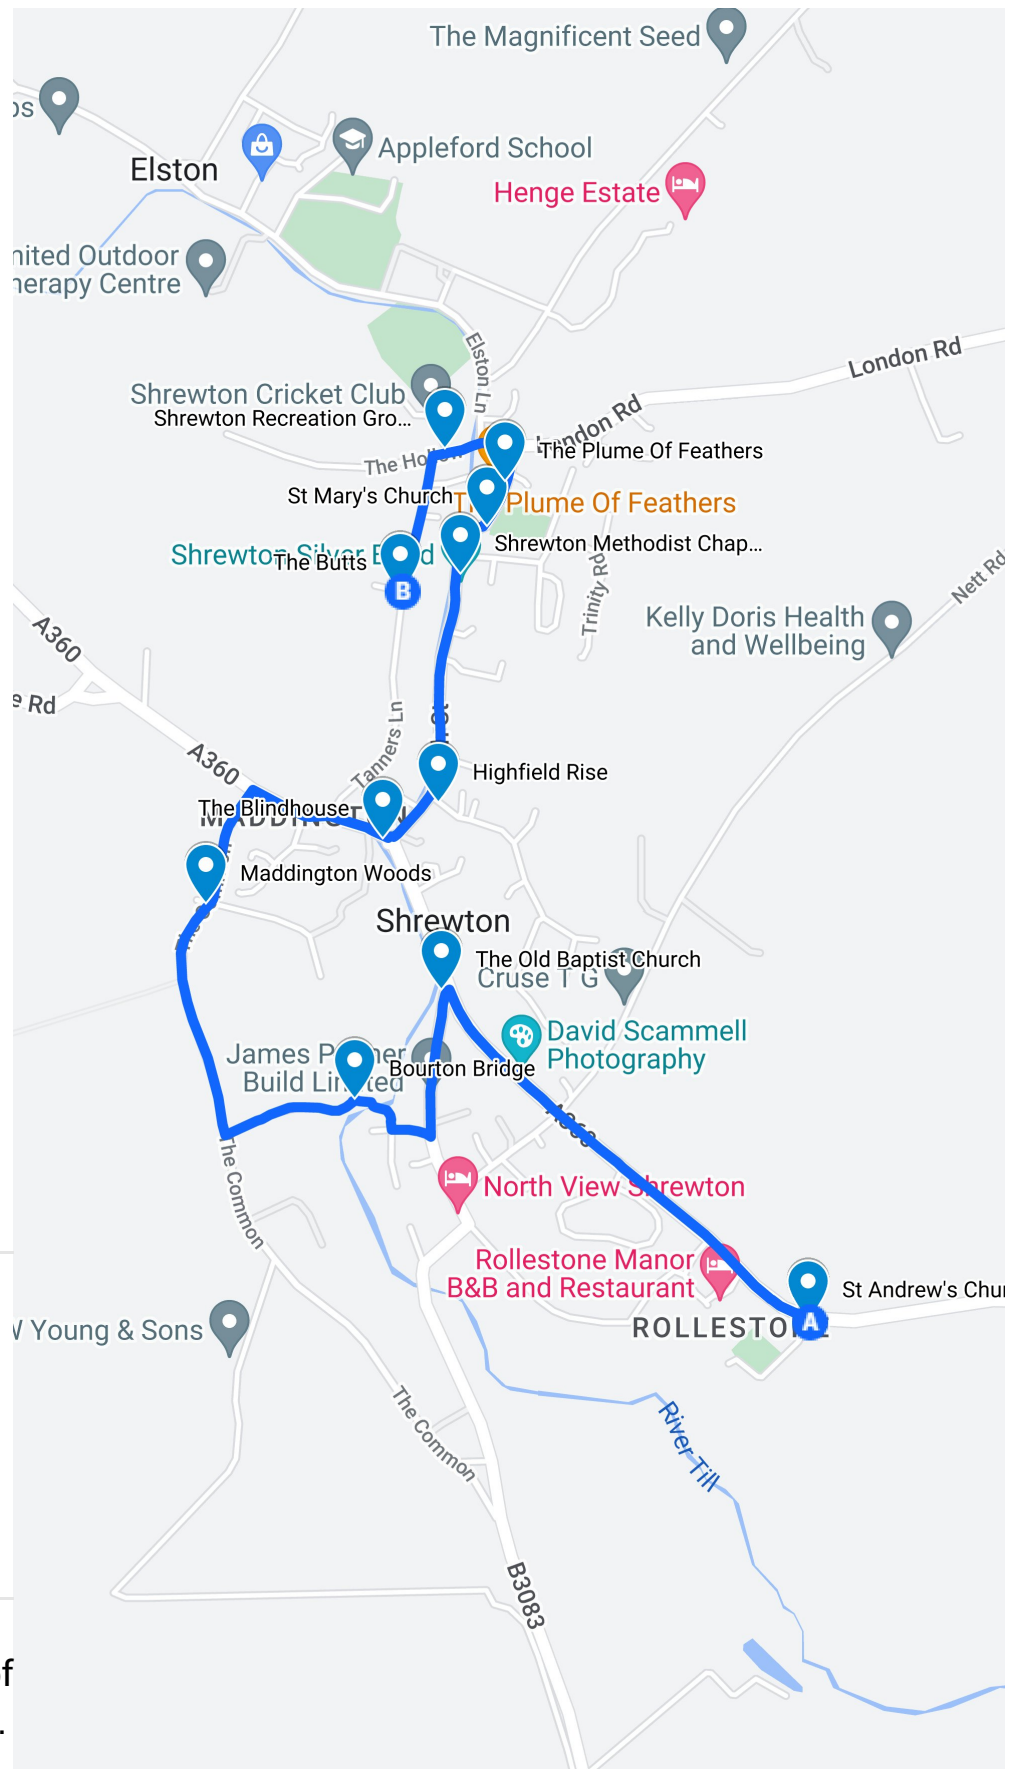

# Shrewton Historic Walk Map

## Information Sign Locations

St Andrew's Church

The Old Baptist Church

Bourton Bridge

Maddington Woods

The Blindhouse

Highfield Rise

Shrewton Methodist Chapel

St Mary's Church

The Plume Of Feathers

Shrewton Recreation Ground

The Butts

## Directions from St Andrew's Church to The Butts

St Andrew's Church

The Butts

A map showing important local information and places of interest in Shrewton, Wiltshire.